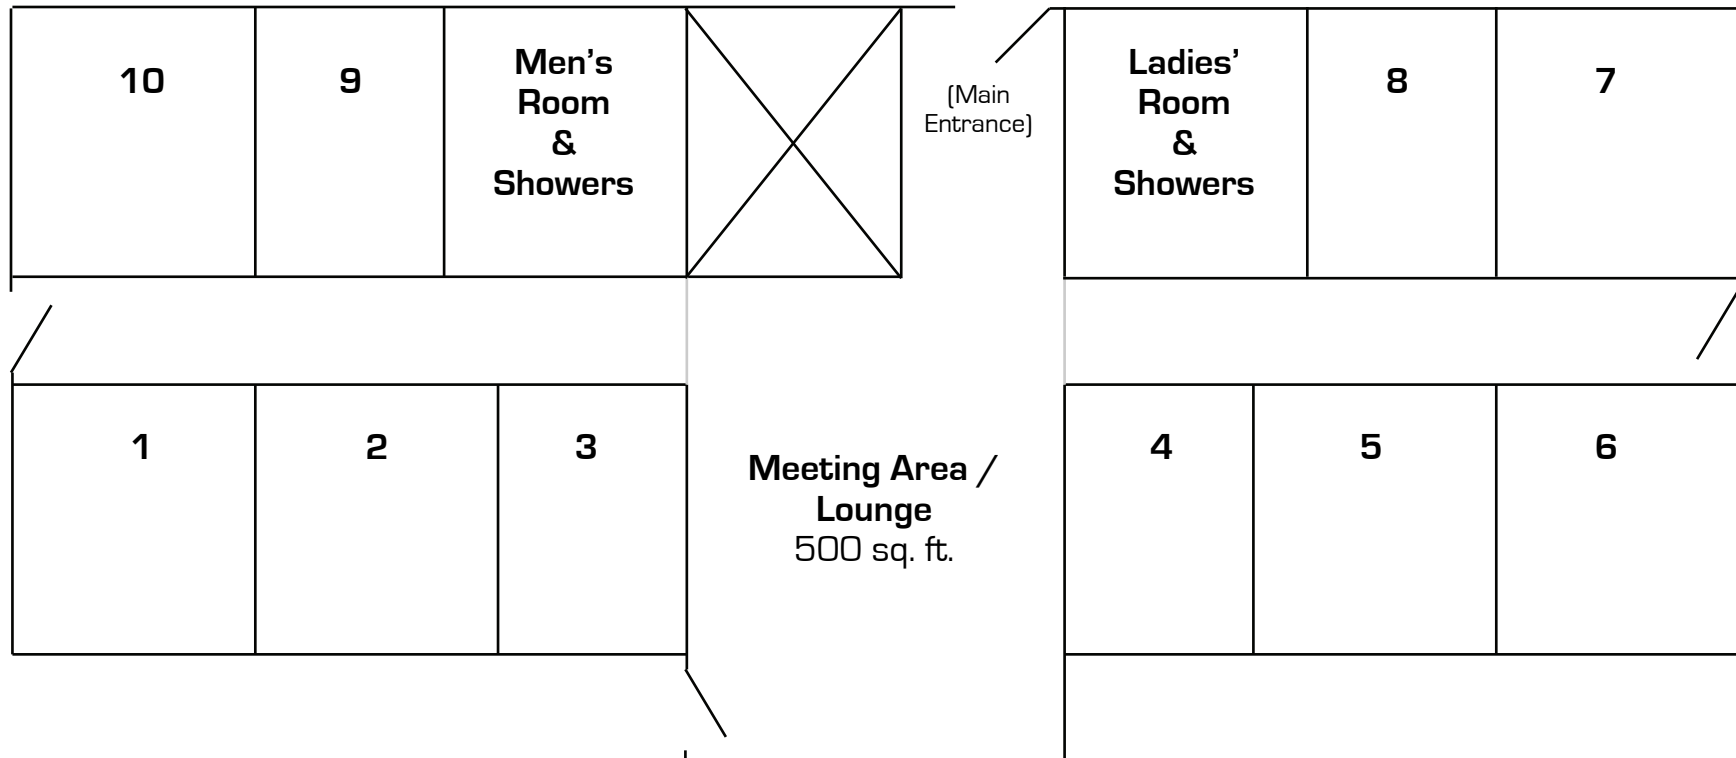

Lakeview Lodge

CEDAR LAKE MINISTRIES

P.O. Box 665, Cedar Lake, IN 46303
ph - 219-374-5941 fax - 219-374-7830
www.cedarlakeministries.org

Rooms #1,2,6,7 & 10 sleep 6 each
Rooms 3,4,5,8 & 9 sleep 4 each
Total Capacity: 50 (all bunk beds)

**LAKEVIEW LODGE
ROOM ASSIGNMENT CHART**

South Wing with men's bathroom

Rooms 1, 2 & 10 have three sets of bunks. Rooms 3 & 9 have two sets of bunks.

Room #1

Room #10

Room #2

Room #9

Room #3

North Wing with women's bathroom

Rooms 6 & 7 have three sets of bunks. Rooms 4, 5 & 8 have two sets of bunks.

Room #4

Room #5

Room #8

Room #6

Room #7
