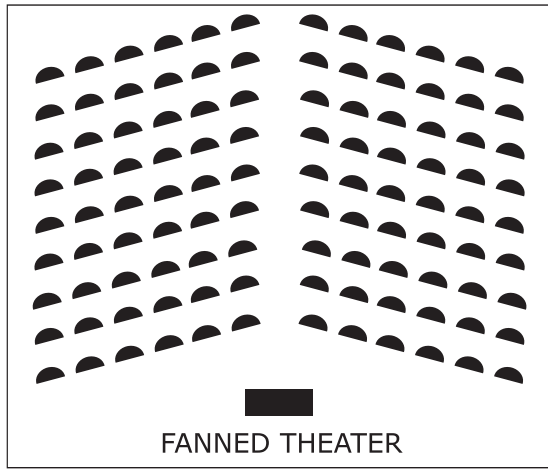

Torrey - 350 max Rader - 60 max Hickory - 40 max
 Moody - 120 max Cedars - 60 max Lakeview - 40 max
 Woolley - 100 max

Only available in the Torrey Auditorium

Moody 60 max Rader - 30 max
 Woolley - 50 max