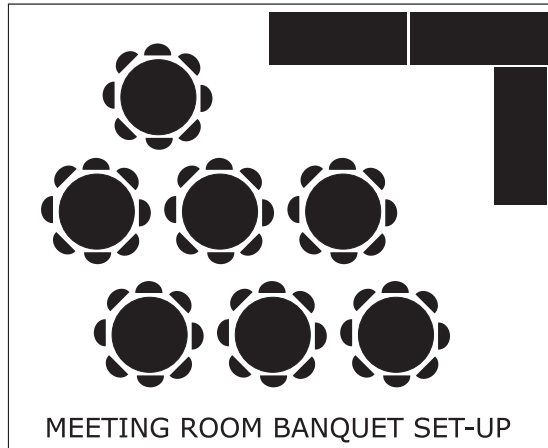

Torrey - 350 max Rader - 60 max Hickory - 40 max
 Moody - 120 max Cedars - 60 max Lakeview - 40 max
 Woolley - 100 max

Only available in the Torrey Auditorium

Moody 60 max Rader - 30 max
 Woolley - 50 max

Moody 60 max Rader - 30 max
 Woolley - 50 max

Moody - 40 max Rader - 30 max
 Woolley - 40 max

Moody - 40 max Rader - 30 max
 Woolley - 40 max

Moody 60 max Rader - 30 max
 Woolley - 50 max

Available Room Configurations

*Style arranged according to guest count.
 May have slight variations according to room*