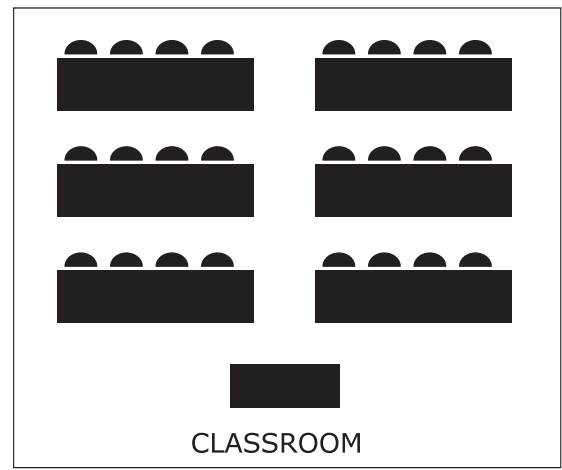

Torrey - 350 max Rader - 60 max Hickory - 40 max
 Moody - 120 max Cedars - 60 max Lakeview - 40 max
 Woolley - 100 max

Only available in the Torrey Auditorium

Moody 60 max Rader - 30 max
 Woolley - 50 max

Moody 60 max Rader - 30 max
 Woolley - 50 max

Moody - 40 max Rader - 30 max
 Woolley - 40 max

Moody - 40 max Rader - 30 max
 Woolley - 40 max

Moody 60 max Rader - 30 max
 Woolley - 50 max

Available Room Configurations

*Style arranged according to guest count.
 May have slight variations according to room*