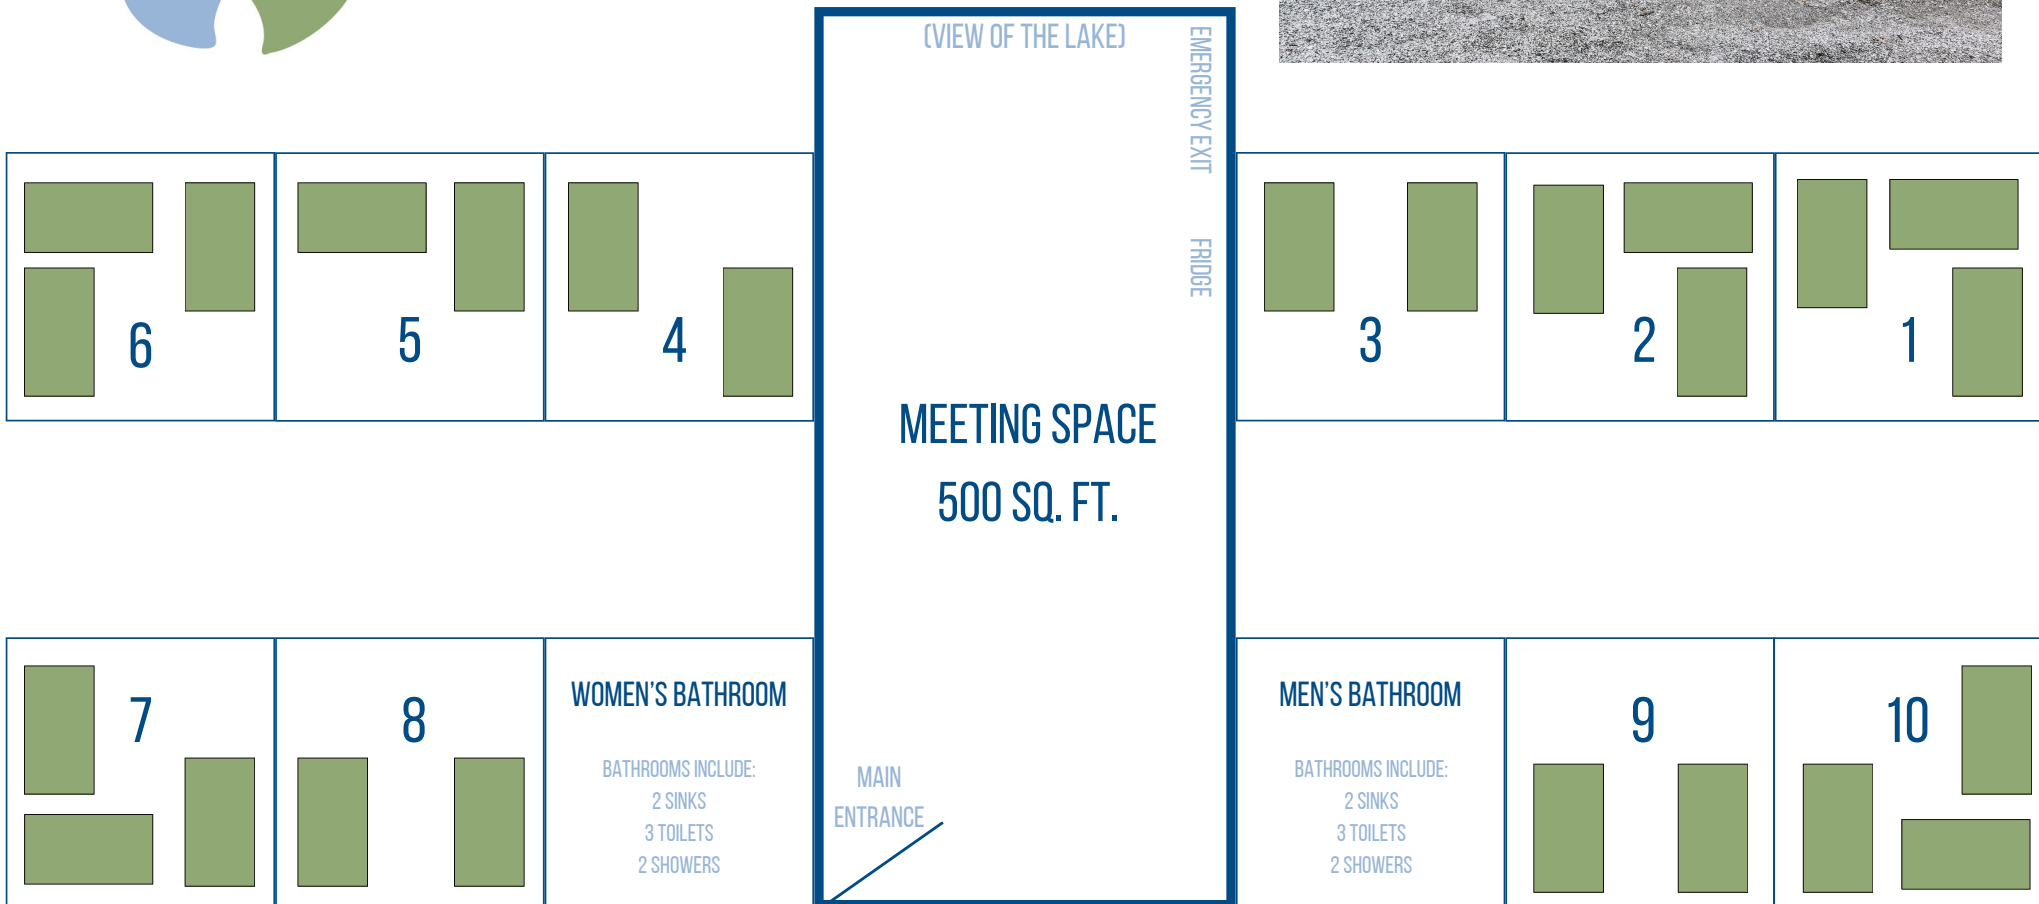

ROOMS #: 1, 2, 6, 7, & 10 SLEEP 6 EACH  
 ROOMS #: 3, 5, 8, & 9 SLEEP 4 EACH  
 ROOM #: 4 SLEEPS 3 (1 BUNK & 1 TWIN)  
 TOTAL CAPACITY: 49

# CEDAR LAKE MINISTRIES LAKEVIEW LODGE