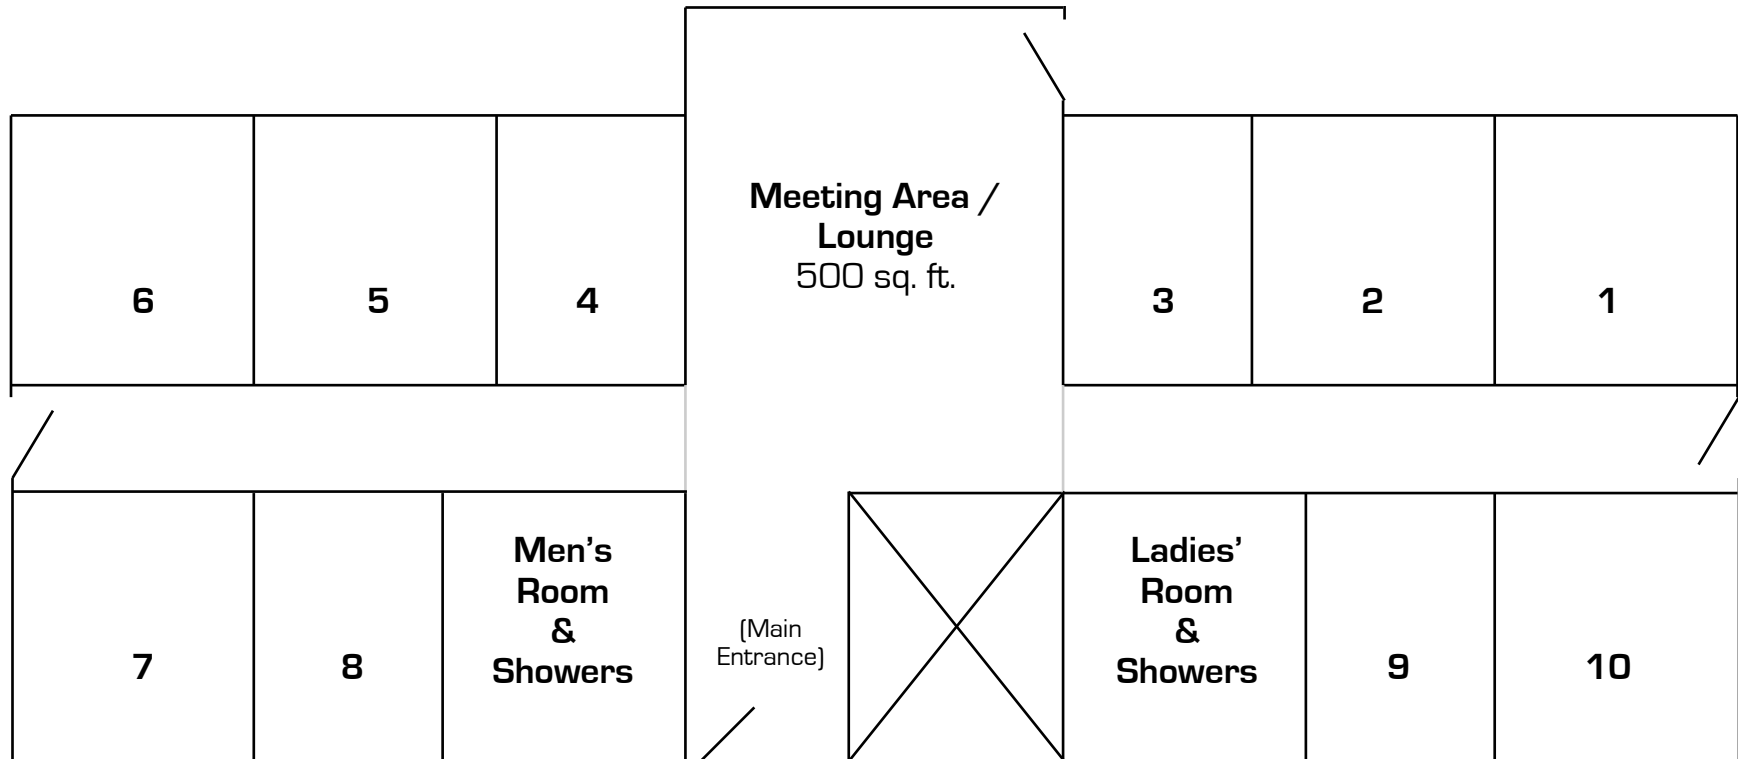

Lakeview Lodge

Cedar Lake Ministries

PO Box 665, Cedar Lake, IN 46303
ph - 219-374-5941 fax - 219-374-7830
www.cedarlakeministries.org

Rooms #1,2,6,7 & 10 sleep 6 each
Rooms 3,4,5,8 & 9 sleep 4 each
Total Capacity: 50 (all bunk beds)

**LAKEVIEW LODGE
ROOM ASSIGNMENT CHART**

South Wing with men's bathroom

Rooms 1, 2 & 10 have three sets of bunks. Rooms 3 & 9 have two sets of bunks.

Room #1

Room #10

Room #2

Room #9

Room #3

North Wing with women's bathroom

Rooms 6 & 7 have three sets of bunks. Rooms 4, 5 & 8 have two sets of bunks.

Room #4

Room #5

Room #8

Room #6

Room #7
