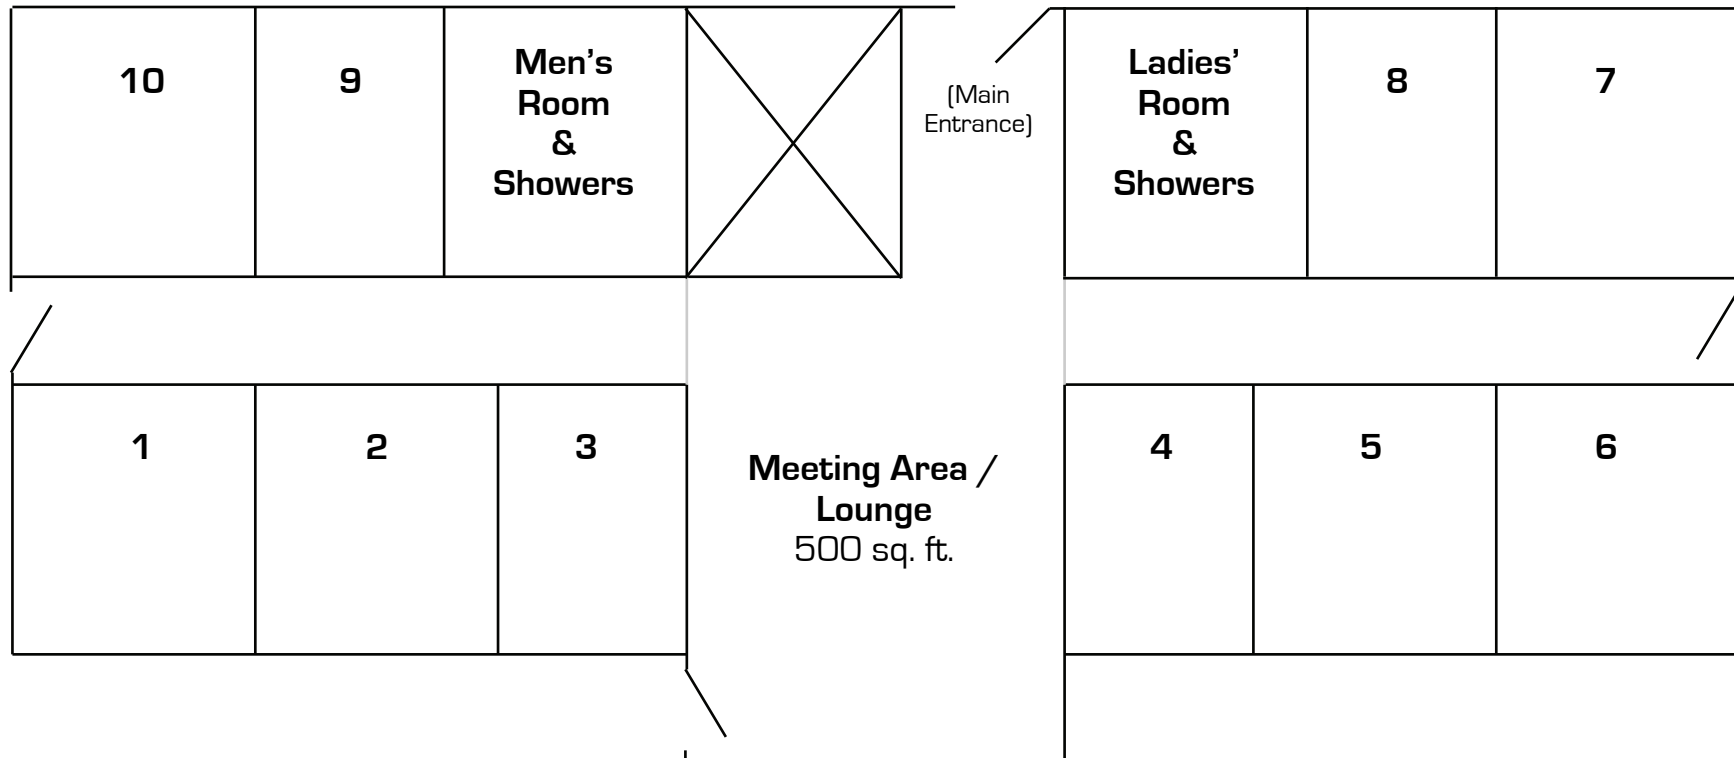

Lakeview Lodge

CEDAR LAKE MINISTRIES

P.O. Box 665, Cedar Lake, IN 46303
ph - 219-374-5941 fax - 219-374-7830
www.cedarlakeministries.org

Rooms #1,2,6,7 & 10 sleep 6 each
Rooms 3,4,5,8 & 9 sleep 4 each
Total Capacity: 50 (all bunk beds)

LAKEVIEW LODGE ROOM ASSIGNMENT CHART

South Wing with men's bathroom

Rooms 1, 2 & 10 have three sets of bunks. Rooms 3 & 9 have two sets of bunks.

Room #1

Room #10

Room #2

Room #9

Room #3

North Wing with women's bathroom

Rooms 6 & 7 have three sets of bunks. Rooms 4, 5 & 8 have two sets of bunks.

Room #4

Room #5

Room #8

Room #6

Room #7
