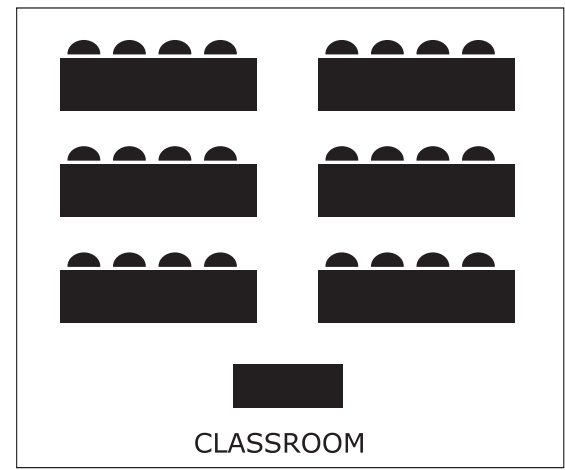

Torrey - 350 max Rader - 60 max Hickory - 40 max
 Moody - 120 max Cedars - 60 max Lakeview - 40 max
 Woolley - 100 max

Only available in the Torrey Auditorium

Moody 60 max Rader - 30 max
 Woolley - 50 max

Moody 60 max Rader - 30 max
 Woolley - 50 max

Moody - 40 max Rader - 30 max
 Woolley - 40 max

Moody - 40 max Rader - 30 max
 Woolley - 40 max

Moody 60 max Rader - 30 max
 Woolley - 50 max

Available Room Configurations

*Style arranged according to guest count.
 May have slight variations according to room*