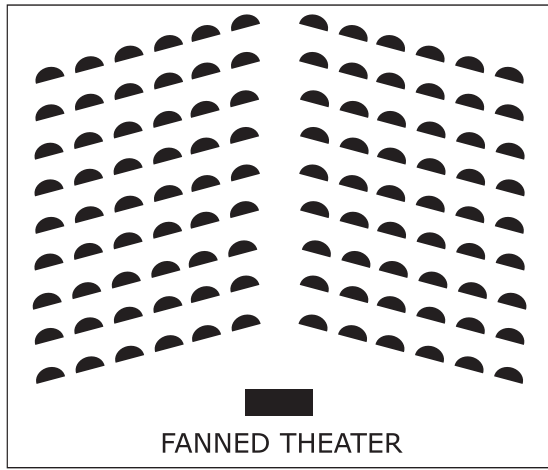

Torrey - 350 max Rader - 60 max Hickory - 40 max
 Moody - 120 max Cedars - 60 max Lakeview - 40 max
 Woolley - 100 max

Only available in the Torrey Auditorium

Moody 60 max Rader - 30 max
 Woolley - 50 max