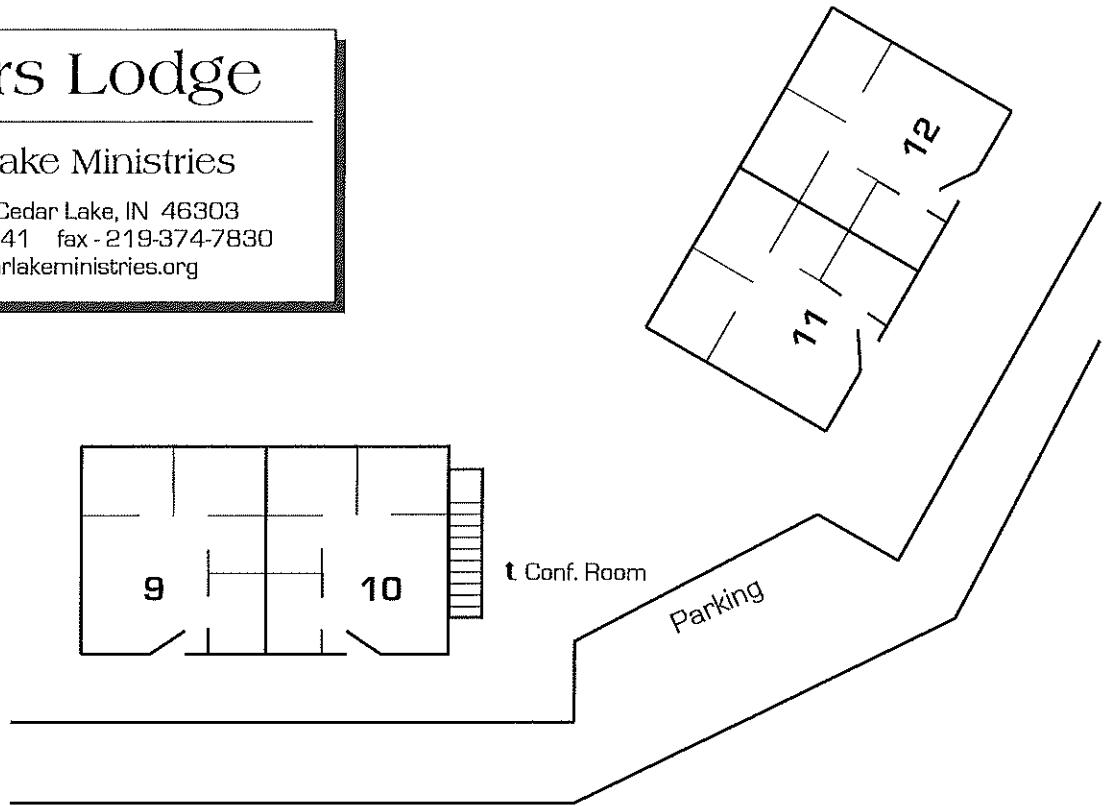

Cedars Lodge

Cedar Lake Ministries

PO Box 665, Cedar Lake, IN 46303
ph - 219-374-5941 fax - 219-374-7830
www.cedarlakeministries.org

Each unit has a kitchenette (should you desire to cook for yourself),

Units 1-4 have 2 queen-size beds in one room

Units 5-6 have 2 bedrooms, each with a full size bed

Units 7-12 have 3 bedrooms, 1 with a full bed, 1 with full bed & bunks, 1 with 2 twin beds

Total Capacity:

1 per bed = 48

2 per queen/double & 1 in each bunk = 72

Conference Room:

Located in the finished basement under units 9 & 10 there is a conference room which can accommodate 50-75 people (1000 sq. ft.).