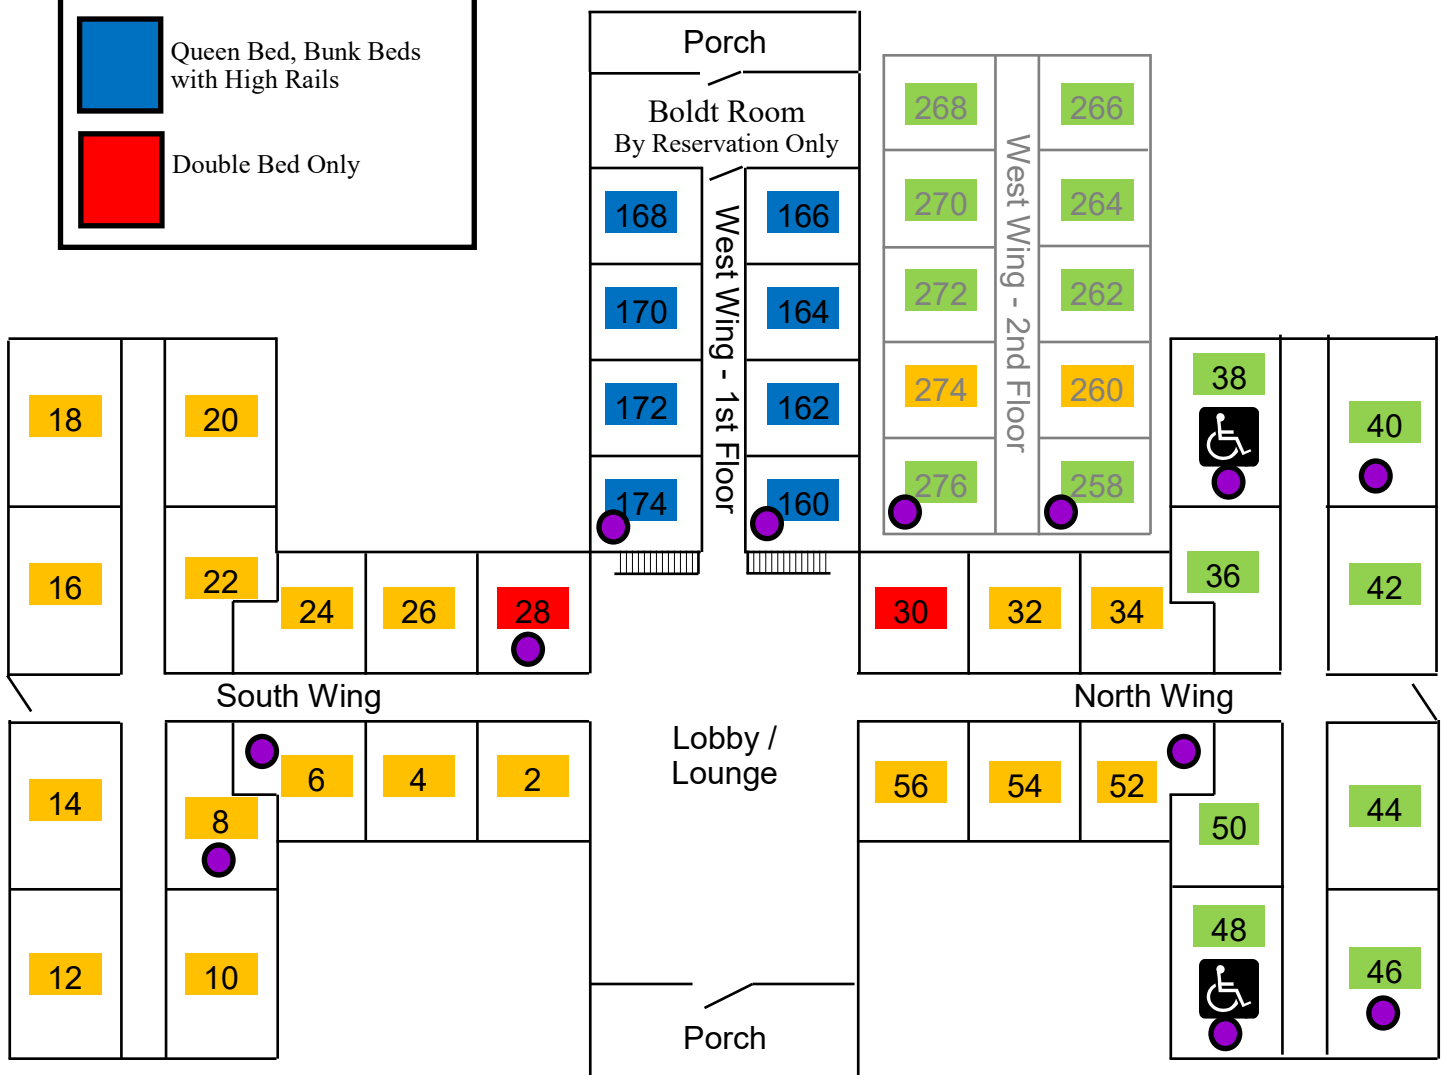

Rest-a-While Lodge

Cedar Lake Ministries

PO Box 665, Cedar Lake, IN 46303

	Double Bed, Bunk Beds with High Rails
	Double Bed, Bunk Beds with Low or No Rails
	Queen Bed, Bunk Beds with High Rails
	Double Bed Only

	Shower Only, no Tub
---	---------------------

Rest-a-While Room Assignment Chart

SOUTH WING:

Room #2:

Double Bed _____

Bunk Bed _____

Room #6:

Double Bed _____

Bunk Bed _____

Room #10:

Double Bed _____

Bunk Bed _____

Room #14:

Double Bed _____

Bunk Bed _____

Room #18:

Bunk Bed _____

Rest-a-While Room Assignment Chart

SOUTH WING *(continued)*:

Room #22:

Double Bed _____

Bunk Bed _____

Room #26:

Double Bed _____